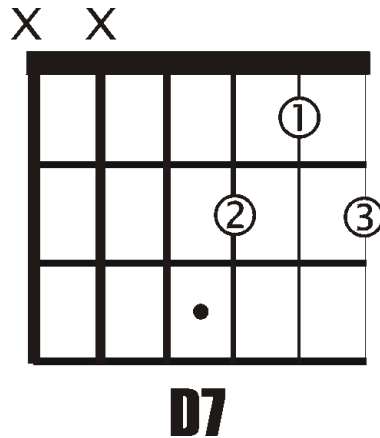

TRAVIS – FLOWERS IN THE WINDOW

Extended chords

Chorus

| **C** **Em7/B** | **Am** | **D7** | **Fm** **G** |

Verse

| **G7** | **F** | **G7** | **Am** |
| **G7** | **F** | **F** | **G7** |

Banjo style chorus part

Original recording played with capo on 2nd fret (all parts up a tone)