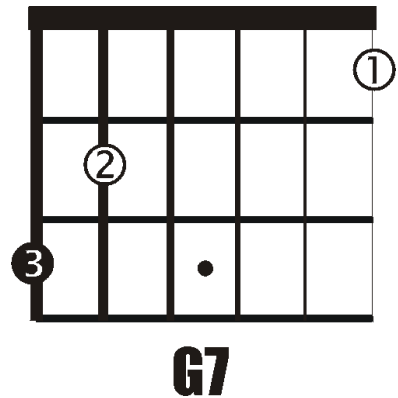

TRAVIS – FLOWERS IN THE WINDOW

Extended chords

Chorus

| **C** **Em7/B** | **Am** | **D7** | **Fm** **G** |

Verse

| **G7** | **F** | **G7** | **Am** |
| **G7** | **F** | **F** | **G7** |

Banjo style chorus part

Original recording played with capo on 2nd fret (all parts up a tone)